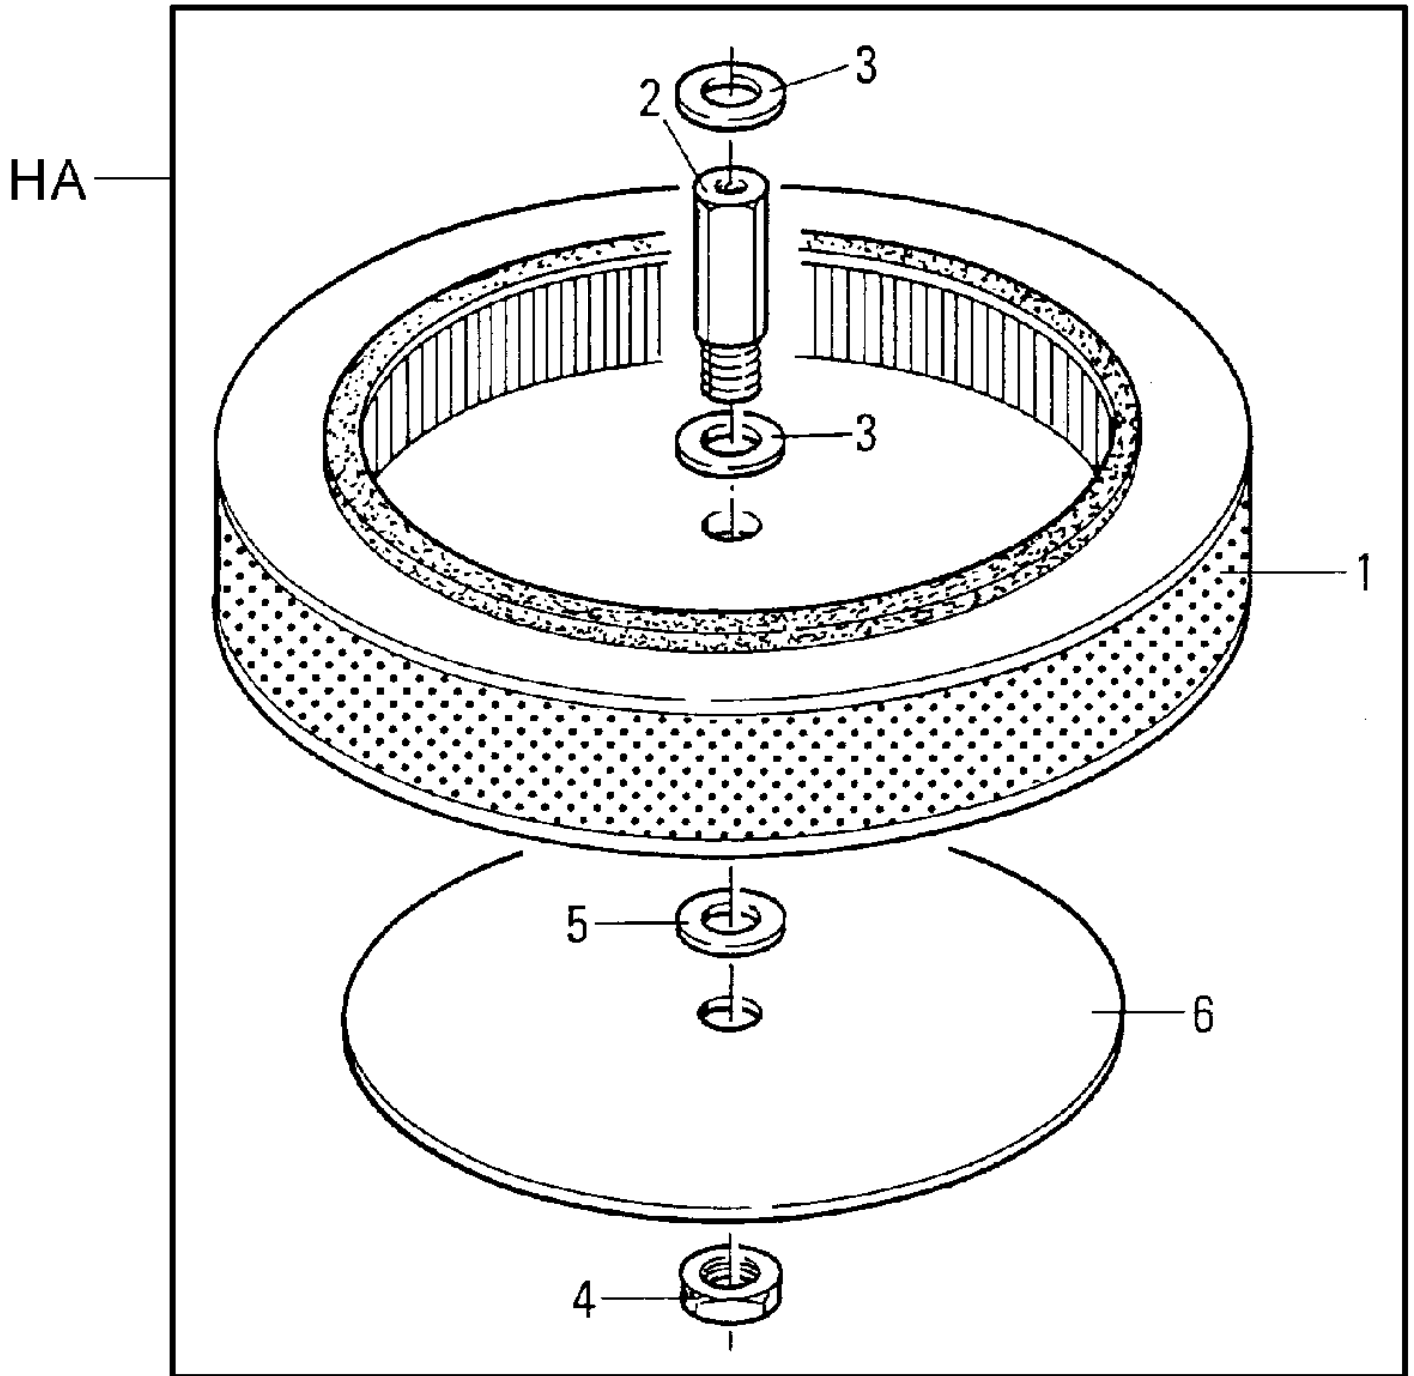

Filter

127

08-02-2008

Part List ID
CFM12706

13

Filter

127

08-02-2008

Part List ID
CFM12706

14

Pos	Part no.	Qty	Description	EAN
1	Z8 17455	1	ABSOLUTE FILTER D410 X 80 H14 ROTATING	
2	Z8 14501	1	BUSHING ABSOLUTE FILTER 127 ROT.FILTER	
4	Z8 14052	1	NUT BUSHING FILT.SHAKER FE	
5	Z8 38054	1	WASHER D18 IRON-RUBBER	
6	Z8 15168	1	DISC FIXING ABS.FILTER 127	
HA	Z5 60276	1	KIT ABSOLUTE FILTER 127 ROTATING FILTER