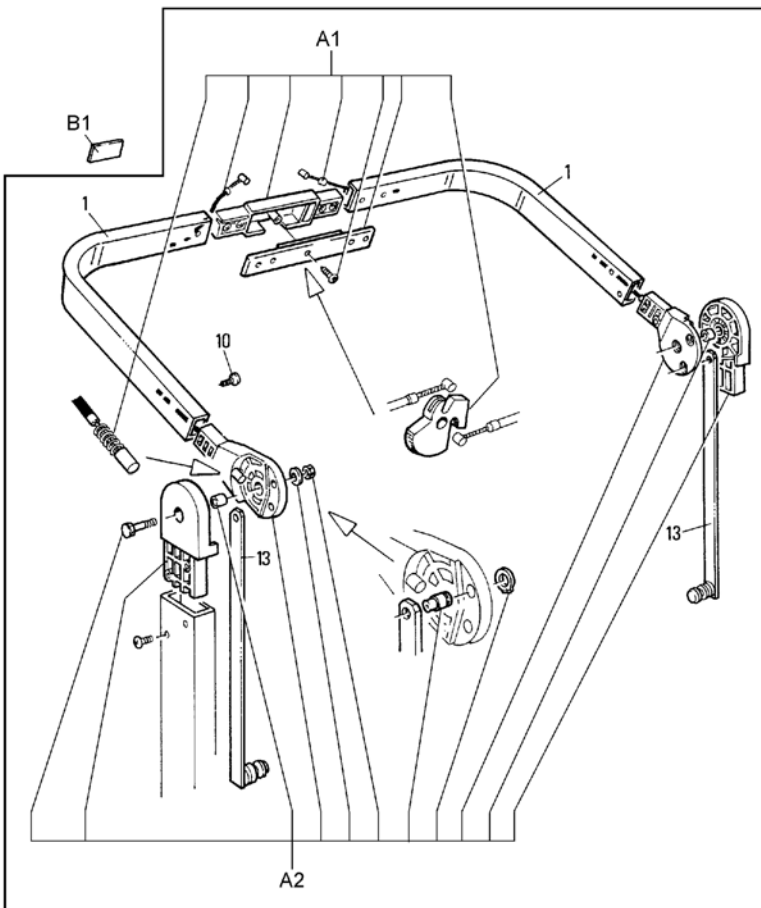

Handgrib & Frame	3
Tank	5
Motor	7
Hood	9
Filter	11
Filter	13

Handgrip & Frame

127

08-02-2008

Part List ID
CFM12701

3

AA

AB

Handgrib & Frame

127

08-02-2008

Part List ID
CFM12701

4

Pos	Part no.	Qty	Description	EAN
1	Z8 18512	2	HANDLE MODEL 127	
13	Z8 34021	2	TIE ROD RELEASE MOD 127	
1A	40000347	1	KIT CENTRAL BODY FOR HANDGRIP	
2A	40000348	1	KIT JOINT FOR HANDGRIP	
3A	40000349	1	KIT ACCESSORIES HOLDER	
4A	40000350	1	CHASSIS KIT	
5A	40000351	1	KIT FIXED WHEEL D150	
6A	40000352	1	KIT CASTOR D100	
AA	Z8 36187	1	HANDLE COMP. MOD 127	
AB	Z8 36188	1	CAR MOD.127 FE COMPL.	

Part List ID
CFM12702

6

Pos	Part no.	Qty	Description	EAN
2	Z8 17007	1	FILTER CHAMBER SEAL D460	
6	Z8 17006	1	INLET SEAL D70	
1B	40000353	1	LABELS KIT MOD 127	
23	Z8 30164	1	CONTAINER D460X250 FE M.127	
23	Z8 30207	1	CONTAINER D460X250 INOX WELDED MOD. 127	
2B	40000321	1	KIT CAP LOCK FE	
2B	40000322	1	KIT CAP LOCK INOX	
3B	40000354	1	KIT FILTER CHAMBER D460 FE	
3B	40000355	1	KIT FILTER CHAMBER D460 INOX	
4B	40000343	1	KIT INLET FE D70	
4B	40000344	1	KIT INLET INOX D70	
5B	40000345	1	KIT PUSHBUTTON FOR INLET D70	
6B	40000356	1	KIT HANDLE FE	
6B	40000357	1	KIT HANDLE INOX	
7B	40000358	1	KIT WHEELS FOR CONTAINER FE	
7B	40000359	1	KIT WHEELS FOR CONTAINER INOX	
8B	40000397	1	KIT COMPLETE INLET FE D70	
8B	40000398	1	KIT COMPLETE INLET INOX D70	
9B	40000395	1	KIT DEFLECTOR D70	
9B	40000396	1	KIT DEFLECTOR INOX D70	
BA	Z8 31536	1	F.CH. D460X540 FE COMPL. ROT.FILT.SHAKER	
BB	Z8 30165	1	CONTAINER D460X250 FE COMPL. MOD. 127	