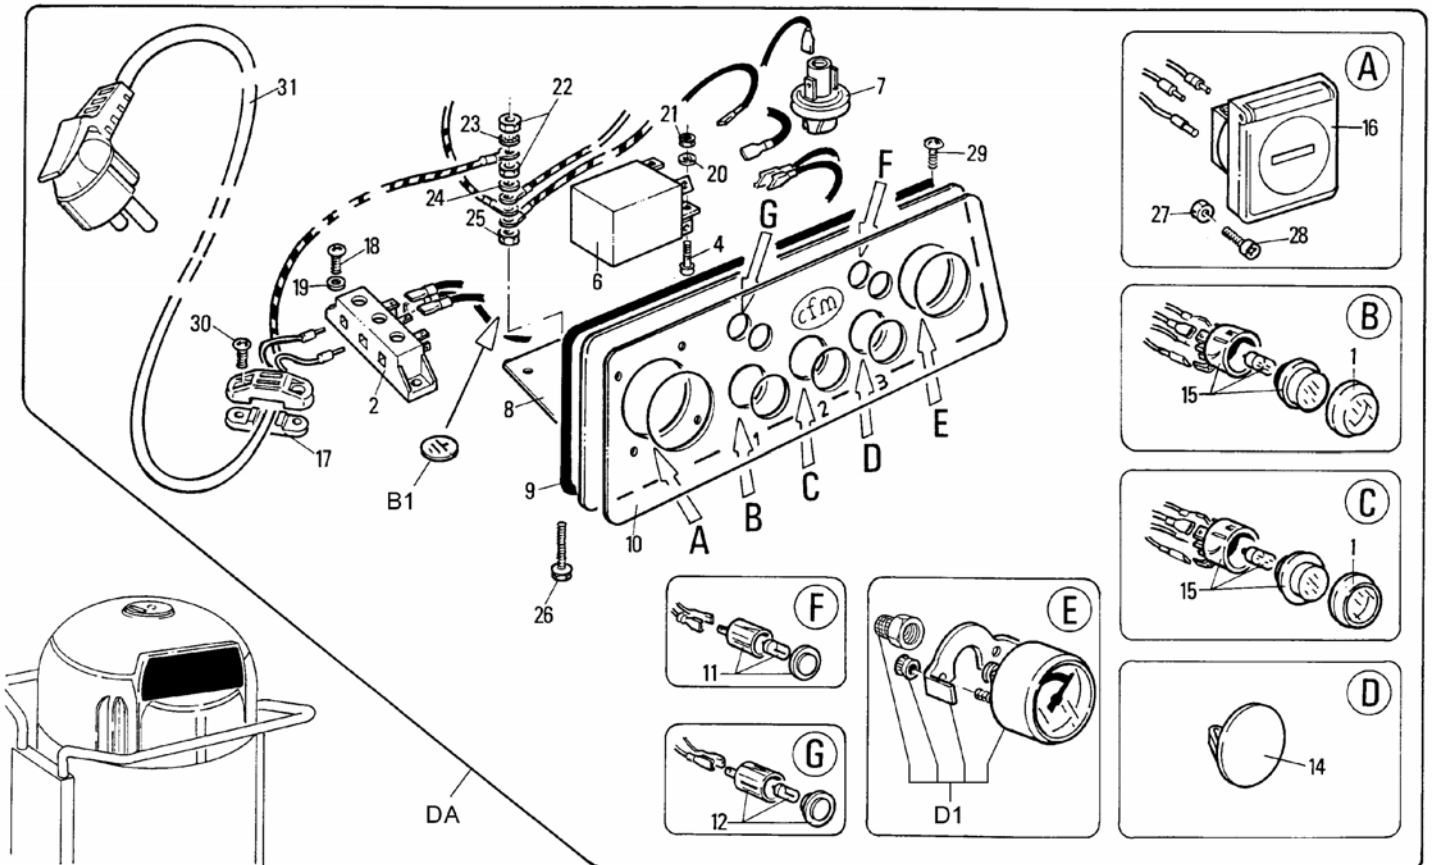

Hood

127

08-02-2008

Part List ID
CFM12704

9

Hood

127

08-02-2008

Part List ID
CFM12704

10

Pos	Part no.	Qty	Description	EAN
1	Z8 39531	2	SWITCH PROTECTION D25	
2	Z8 39528	1	TERM.BOARD HEAD 3-POLE	
6	Z8 39533	1	ANTIJAMMING FILTER 16A	
7	Z8 40403	1	PRESS.GAUGE X HEAD SET AT 120 MBAR	
8	Z8 16182	1	CONTROL PANEL X HEAD 137	
9	Z8 17327	1	GASKET PANEL MODEL 127	
11	Z8 39530	1	PILOT LIGHT RED X HEAD D16 230	
12	Z8 39526	1	PILOT LIGHT GREEN X HEAD D16 2	
13	Z8 40400	1	VAC. GAUGE X HEAD COMP. W.BRACKET+NUTS	
14	Z8 39532	1	HOLE COVER PANEL E.B.HEAD	
15	Z8 39525	2	LIGHT SWITCH GREEN 2P 16A PUSHB. D.25	
16	Z8 39527	1	WALL SOCKET 2P+E 16A 230V IP44 SHUKO	
17	Z8 39529	1	CABLE BLOCK X HEAD	
1D	40000363	1	VACUUM METER KIT MOD.127	
31	Z8 39016	1	POWER S. CABLE 3G1,5 NEOPR. SH MOD.	
CA	Z8 53127	1	HEAD COMP. MOD.127	
DA	Z8 41097	1	EL.BOX FOR 2 MOTORHEADS	
DA	Z8 53127	1	HEAD COMP. MOD.127