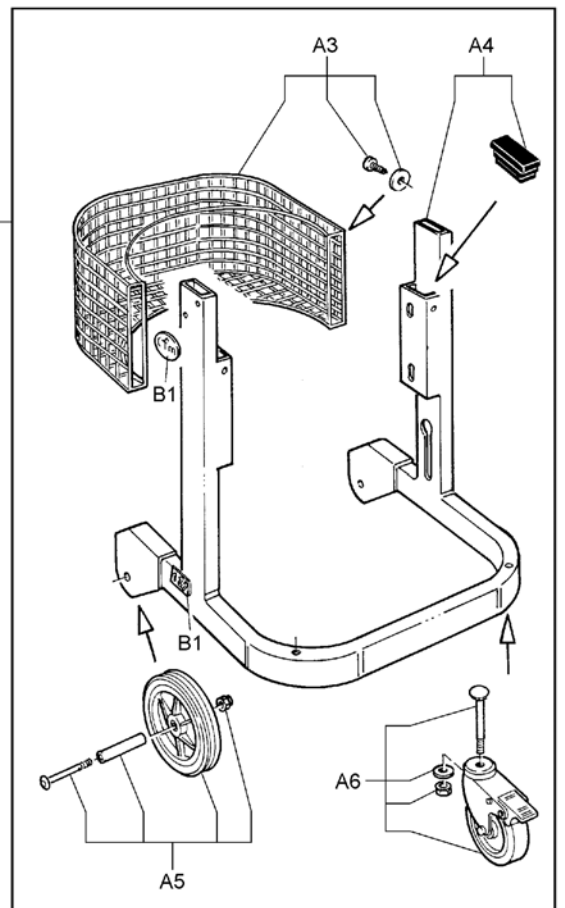

Handgrib & Frame	3
Tank	5
Motor	7
Hood	9
Filter	11
Filter	13

Handgrip & Frame

127

08-02-2008

Part List ID
CFM12701

3

AA

AB

Handgrib & Frame

127

08-02-2008

Part List ID
CFM12701

4

Pos	Part no.	Qty	Description	EAN
1	Z8 18512	2	HANDLE MODEL 127	
13	Z8 34021	2	TIE ROD RELEASE MOD 127	
1A	40000347	1	KIT CENTRAL BODY FOR HANDGRIP	
2A	40000348	1	KIT JOINT FOR HANDGRIP	
3A	40000349	1	KIT ACCESSORIES HOLDER	
4A	40000350	1	CHASSIS KIT	
5A	40000351	1	KIT FIXED WHEEL D150	
6A	40000352	1	KIT CASTOR D100	
AA	Z8 36187	1	HANDLE COMP. MOD 127	
AB	Z8 36188	1	CAR MOD.127 FE COMPL.	