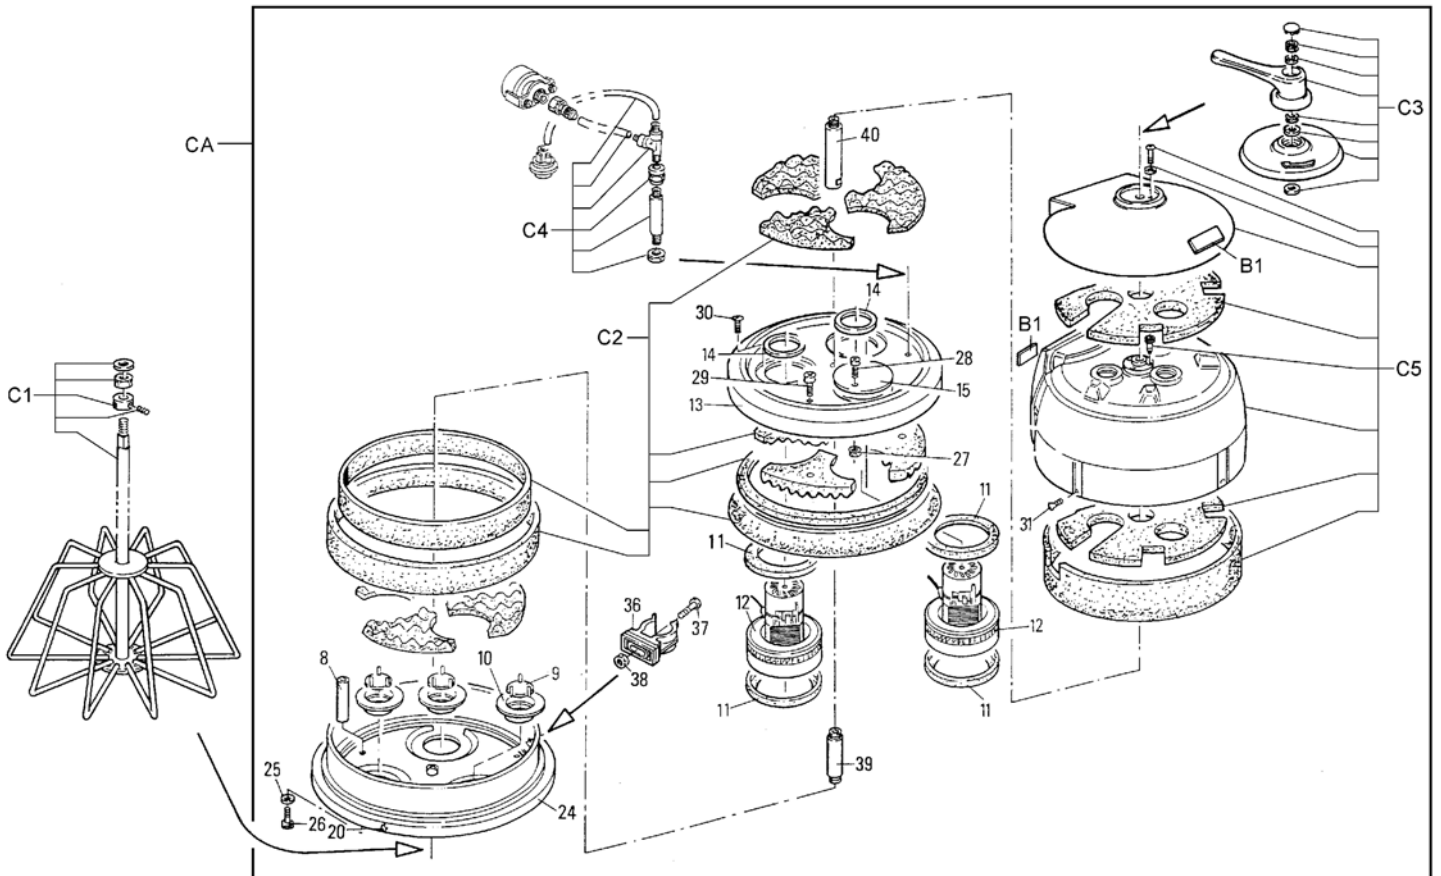

Motor

127

08-02-2008

Part List ID
CFM12703

7

Motor

127

08-02-2008

Part List ID
CFM12703

8

Pos	Part no.	Qty	Description	EAN
8	Z8 14270	2	SPACER D10 HEAD MOD137	
9	Z8 12168	2	BUTTERFLY CLOSING SUCTION	
10	Z8 13162	2	CAP BUTTERFLY HEAD	
11	Z8 17325	4	SEAL X MOTOR D143	
12	Z8 54002	2	MOTOR SINGLE-PH. HP 1,2	
13	Z8 16179	1	MOTOR FIXER X HEAD D460 137	
14	Z8 17326	2	SEAL X MOTOR D80	
15	Z8 16187	1	BOTTOM X HOLE MOTOR M.127	
1C	40000360	1	KIT FILTER-SHAKER CAGE	
20	Z8 38036	4	THREADED INSERT M6	
24	Z8 35048	1	POINTED MOTOR HOLDER MOD.127	
2C	Z8 17324	1	KIT SOUNDPROOF HEAD 127	
36	Z8 39594	1	FAIRLEAD X HEAD	
39	Z8 14499	1	CENTRAL BUSHING HEAD 127 ROT.FILTER	
3C	40000361	1	KIT FILTER-SHAKER LEVER	
40	Z8 14508	1	HIGH BUSHING HEAD 127 ROT.FILTER SHAKER	
4C	40000362	1	KIT PRESSURE GAUGE CONNECTION	
5C	Z8 35128	1	MOTOR-COVER COMPL. HEAD 127- 137	
CA	Z8 53127	1	HEAD COMP. MOD.127	
DA	Z8 53127	1	HEAD COMP. MOD.127