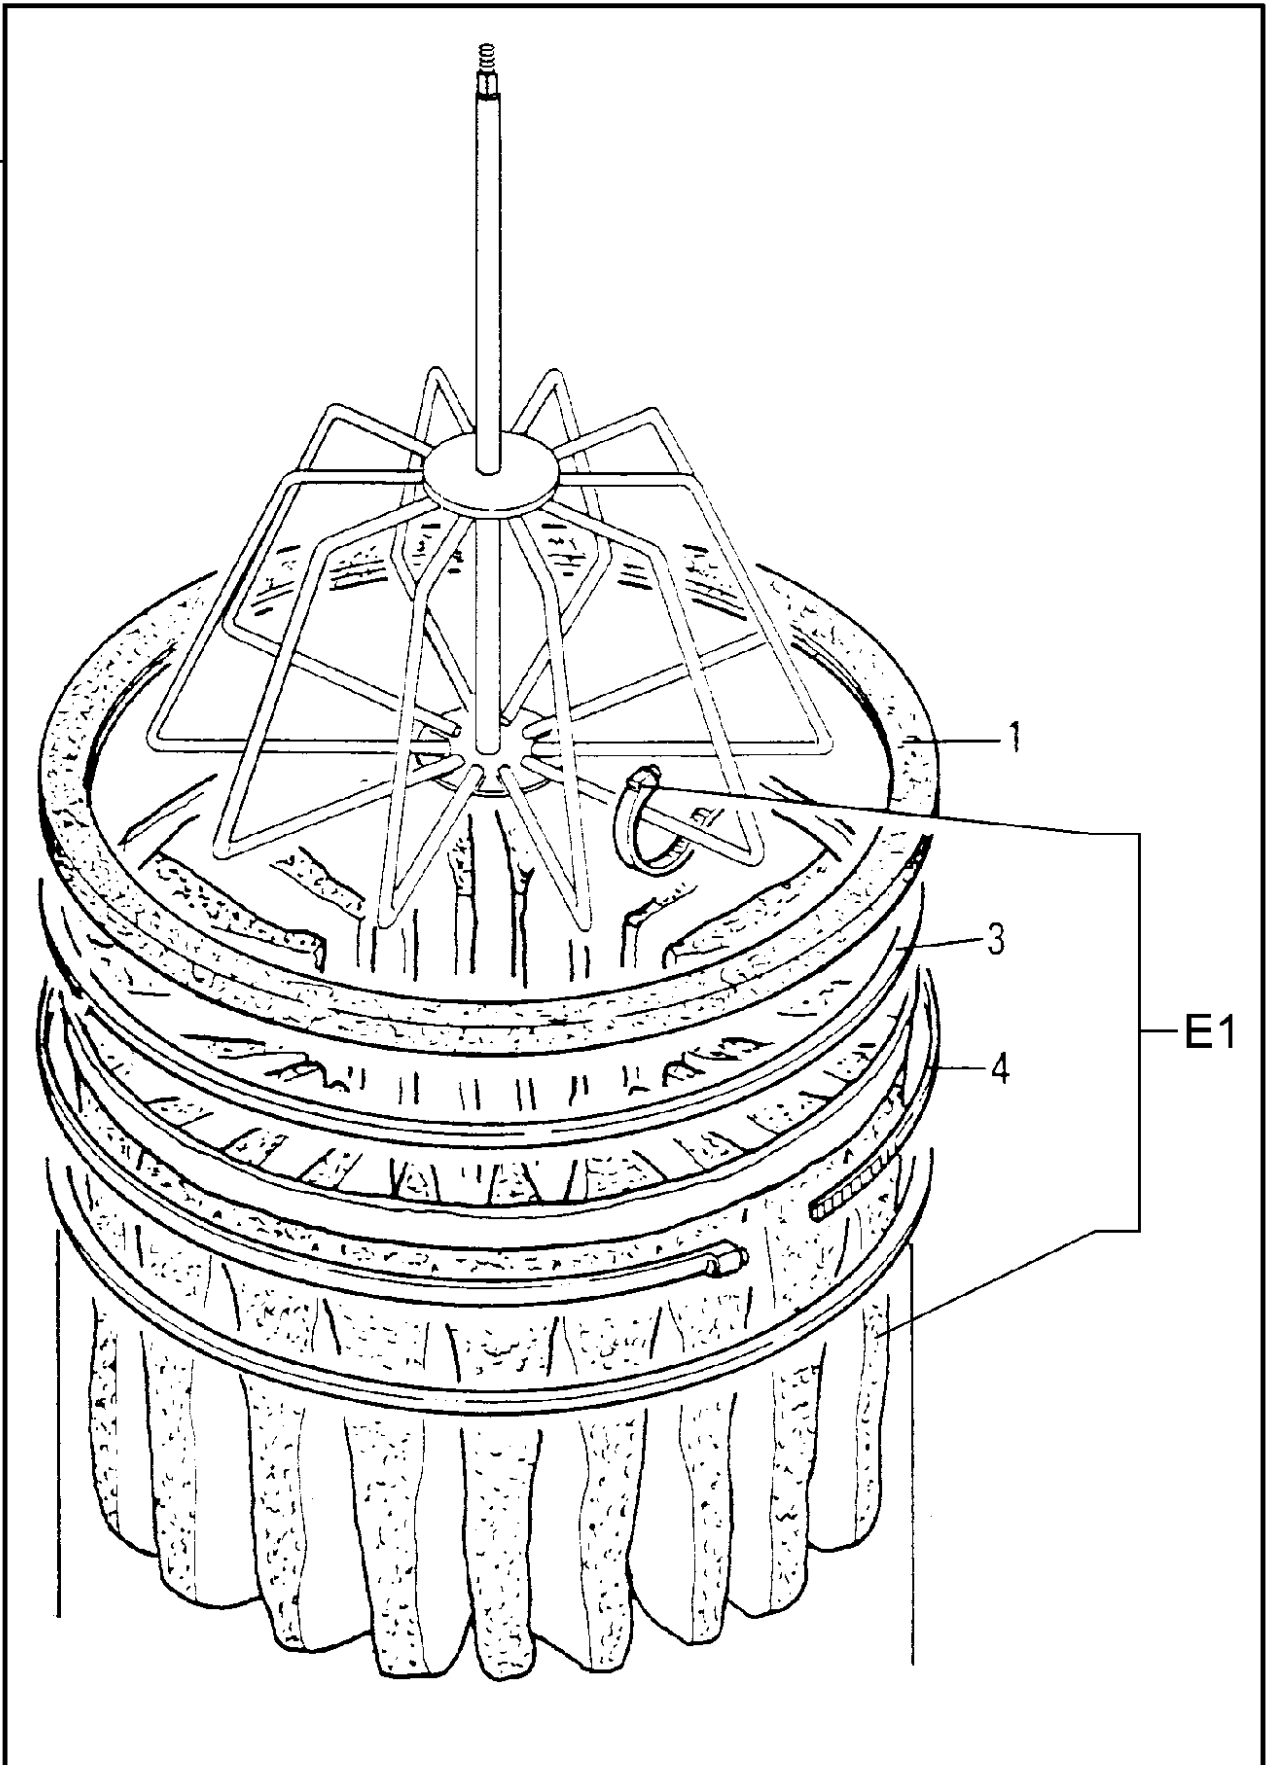

Filter

127

08-02-2008

Part List ID
CFM12705

11

EA

E1

Filter

127

08-02-2008

Part List ID
CFM12705

12

Pos	Part no.	Qty	Description	EAN
1	Z8 17026	1	FILTER SEAL D460 BLACK	
1	Z8 17126	1	FILTER SEAL D460 SILIC.	
3	Z8 15003	1	FILTER HOLDER RING D460 FE	
3	Z8 15010	1	FILTER HOLDER RING D460 INOX	
4	Z8 18079	1	FILTER BLOCK TIE D460	
1E	40000338	1	STAR FILTER KIT D460	
EA	Z8 33068	1	STAR FILTER 460 FE COMPL.	
EA	Z8 33080	1	STAR FILTER 460 INOX COMPL.