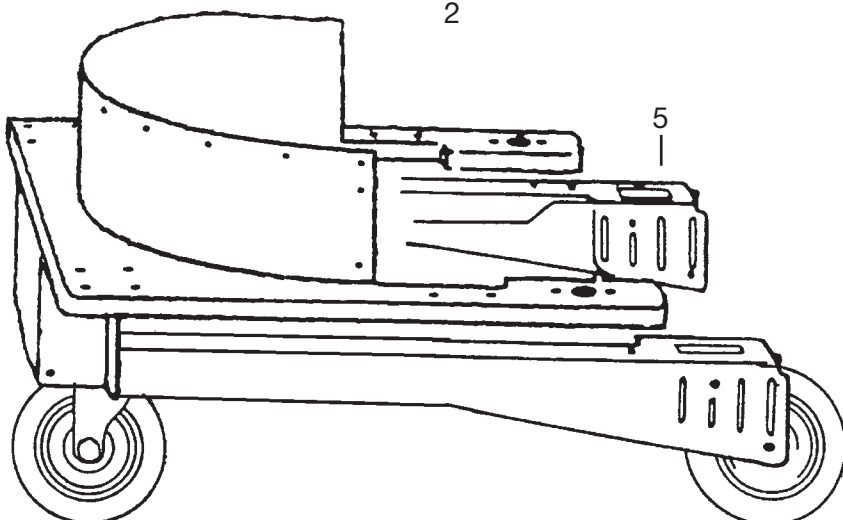

01-11	GB 833	BOOK G		
	TROLLEY PARTS	G	9.6.3	13

Item	Ref.No.	Description
1	22396500	Lowering ass. cpl.
2	22399600	Bracket for lift
3	22386600	Spring for lift
4	32211000	Holder for fixed nozzle
5	22400700	Trolley cpl.
6	22386700	Knuckle joint
7	22396700	Rubber buffer
8	22396600	Swivel wheel
9	22397300	Fixed wheel cpl.