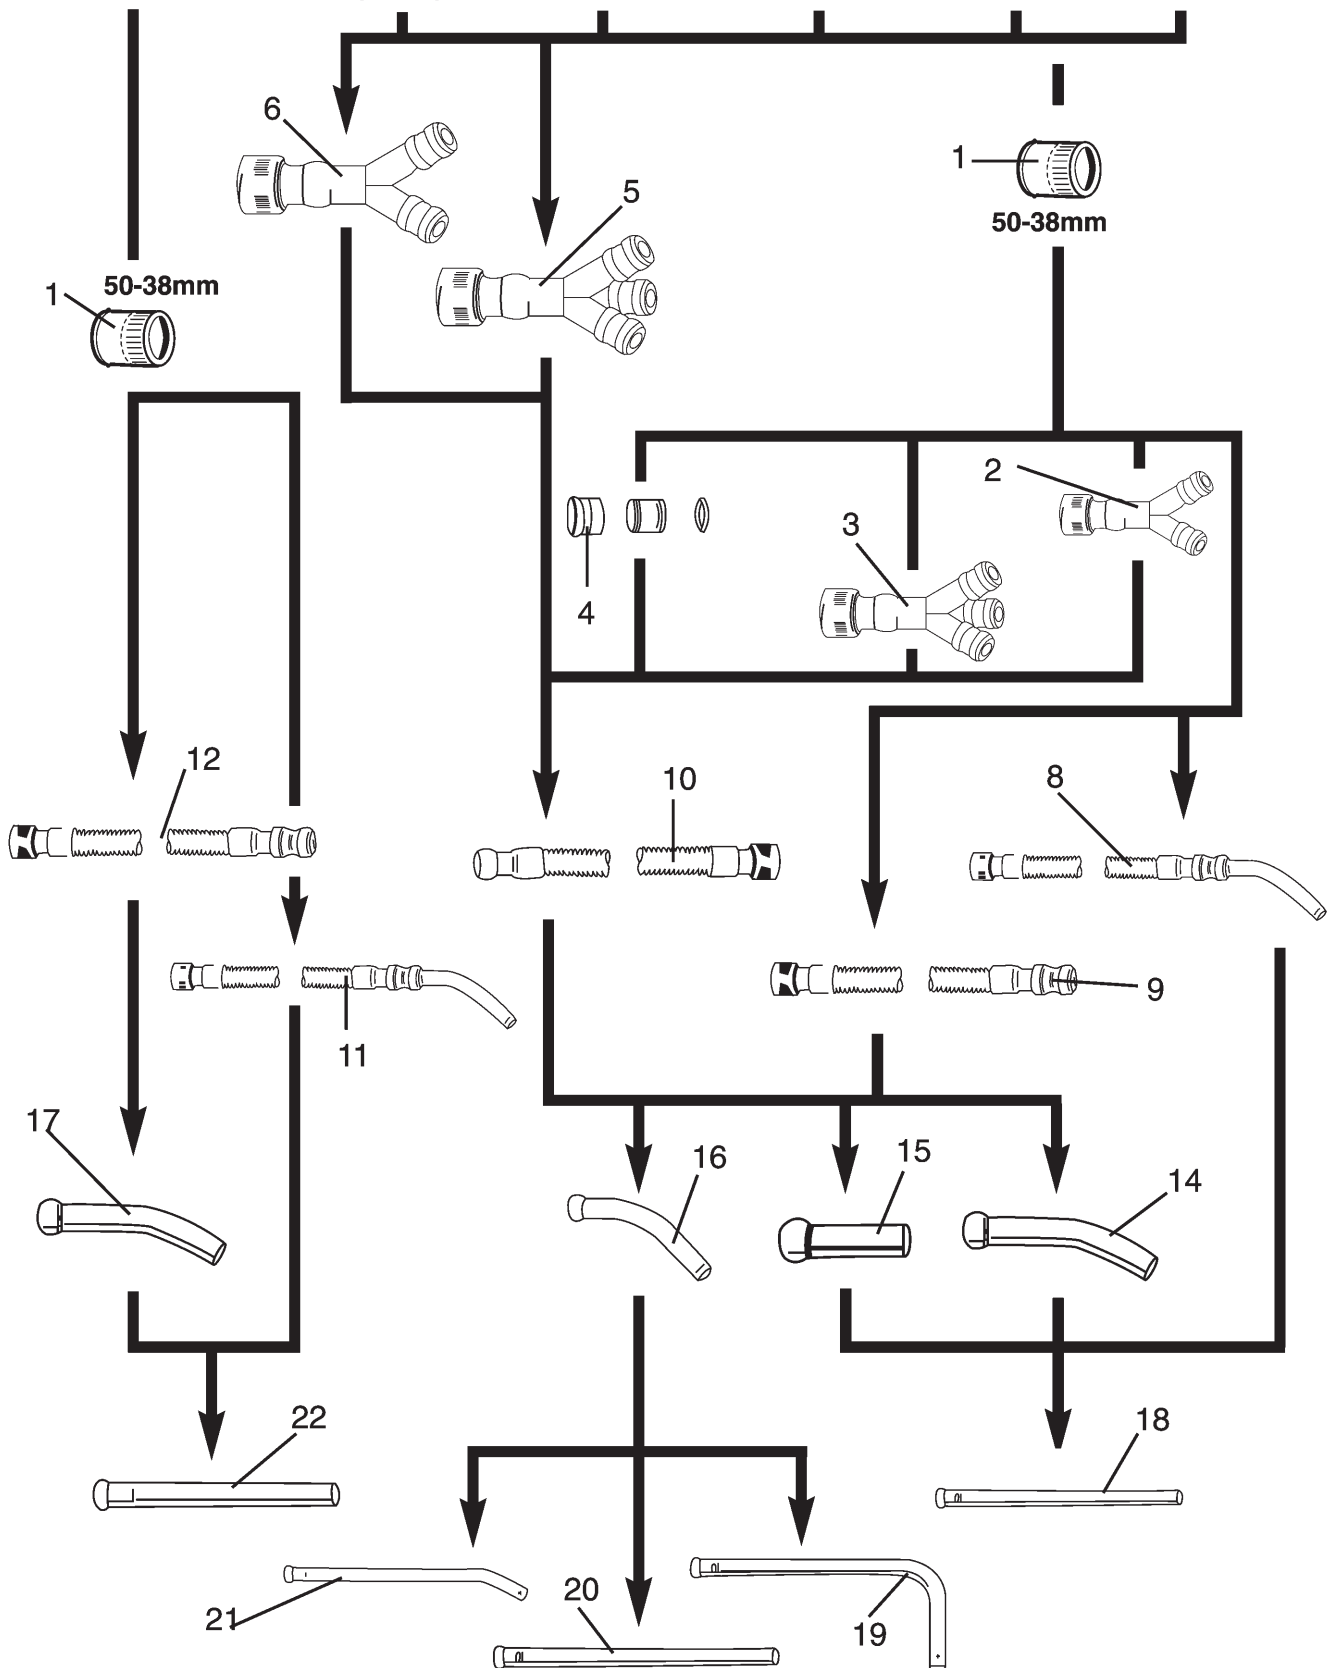

G 9.6.3 30

IW 2050

GB 726
GB 826
GB 725

GB 833

GS/GM 83

GS/GM 82

GM 625
GM 626

02-02	HOSE CONNECTION DIAGRAM STEEL/BRASS BAYONET 38MM	BOOK G		
03-02		G	9.6.3	31

Pos.	Part No.	Qty.	Desc.1	Desc.2
1	10960900	1	REDUCER 50MM/38MM BETWEEN CONTAINER & HOSE.BAYONETS	
3	22329700	1	BRASS BAYONET COUPL. 38MM KIT	
3	22329900	1	STEEL BAYONET COUPL. 38MM KIT	
5	02151300	1	T-COUP. 50MM BAYONET INTO 2 X 38MM MUFFS	
6	02150800	1	T-COUP. 50MM BAYONET INTO 3 X 38MM MUFFS	
7	10960900	1	REDUCER 50MM/38MM BETWEEN CONTAINER & HOSE.BAYONETS	
8	11381600	1	HOSE 38MM/2M RUBBER WITH CURVED TUBE + BAYONET	
8	11381700	1	HOSE 38MM/3M RUBBER CURVED TUBE + BAYONET	
8	11602500	1	HOSE 38MM/2M PLASTIC W. CURVED TUBE + BAYONET	
8	11603000	1	HOSE 38MM/3M PLASTIC W. CURVED TUBE + BAYONET	
8	12247000	1	HOSE 38MM/2M CONDUCTIVE WITH BAYONET +CURVED TUBE	
8	12247200	1	HOSE 38MM/3M CONDUCTIVE CURVED TUBE + BAYONET	
8	12247400	1	HOSE 38MM/5M CONDUCTIVE CURVED TUBE + BAYONET	
8	12247600	1	HOSE 38MM/10M CONDUCTIVE COMP.W.CURV. TUBE + BAYO	
8	12291000	1	HOSE 38MM/2M OILRESIST. COMP.CURV TUBE + BAYONET	
8	12291400	1	HOSE 38MM/3M OILRESIST. CURVED TUBE + BAYONET	
8	12291800	1	HOSE 38MM/5M OILRESISTANT CURVED TUBE + BAYONET	
8	12292200	1	HOSE 38MM/10M OILRESIS.PL COMP.CURV TUBE + BAYONET	
8	12292200	1	HOSE 38MM/10M OILRESIS.PL COMP.CURV TUBE + BAYONET	
8	82343400	1	HOSE 38MM/50M NONCON. W. STEEL BAYO+ BENT TUBE	
9	03067800	1	TRANSPARENT HOSE 3M/38 MM	
9	11343300	1	HOSE 38MM/2M RUBBER WITH BAYO AND MUFF	
9	11343500	1	HOSE 38MM/3M RUBBER WITH BAYONET AND MUFF	
9	12247100	1	HOSE 38MM/2M CONDUCTIVE STEEL BAYONET + MUFF	
9	12247300	1	HOSE 38MM/3M CONDUCTIVE BAYONET/+ MUFF	
9	12247500	1	HOSE 38MM/5M CONDUCTIVE STEEL BAYONET + MUFF	
9	12247700	1	HOSE 38MM/10M CONDUCT.PL. STEEL BAYO + MUFF	
9	12255400	1	HOSE 38MM/5M PLASTIC BAYONET + MUFF	
9	12255800	1	HOSE 38MM/10M PLASTIC WITH BAYONET AND MUFF	
9	12291100	1	HOSE 38MM/2M OILRESIST.PL WITH BAYONET + MUFF	
9	12291500	1	HOSE 38MM/3M OILRESIST WITH BAYONET + MUFF	
9	12291900	1	HOSE 38MM/5M OILRESISTANT WITH BAYONET + MUFF	
9	12292300	1	HOSE 38MM/10M OILRESIS WITH BAYONET + MUFF	
9	21602700	1	HOSE 38MM/2M PLASTIC WITH BAYONET + MUFF	
9	21603200	1	HOSE 38MM/3M PLASTIC WITH BAYONET AND MUFF	
10	11343700	1	HOSE 38MM/2M RUBBER BALL JOINT + MUFF	
10	11343900	1	HOSE 38MM/3M RUBBER BALL JOINT + MUFF	
10	31802600	1	HOSE 38MM/2M PLASTIC WITH BALL JOINT AND MUFF	
10	31803100	1	HOSE 38MM/3M PLASTIC WITH BALL JOINT AND MUFF	
10	82245201	1	HOSE 38MM/2M CONDUCTIVE WITH BALL + MUFF	
10	82245301	1	HOSE 38MM/3M CONDUCTIVE WITH BALL + MUFF	
10	82290101	1	HOSE 38MM/2M OILRESISTANT WITH BALL + MUFF	
10	82290201	1	HOSE 38MM/3M OILRESISTANT WITH BALL + MUFF	
10	82290301	1	HOSE 38MM/5M OILRESISTANT WITH BALL + MUFF	
10	82290401	1	HOSE 38MM/10M OILRESISTAN WITH BALL + MUFF	
10	82343600	1	HOSE 38MM/5M PLAST GREY WITH MUFF AND BALL	
10	82343700	1	HOSE 38MM/10M PLAST GREY WITH MUFF AND BALL	
11	11810200	1	HOSE 38MM/2M PLAST BRASS BAYO. + ALU.CURVED TUBE	
11	11810400	1	HOSE 38MM/3M PLASTIC BRASS BAYO - CURVED TUBE	
12	21810100	1	HOSE 38MM/2M PLASTIC W.BRASS BAYO AND MUFF	
12	21810300	1	HOSE 38MM/3M PLASTIC W. BRASS BAYONET + MUFF	
14	10944000	1	CURVED TUBE 38MM STEEL WITH BALL	
15	10984600	1	STRAIGHT TUBE 38MM STEEL WITH BALL	
16	11339800	1	TUBE CURVED 38MM ALU BALL WITH SPRING LOCK	
17	71917000	1	CURVED TUBE 38MM STAINLESS STEEL WITH BALL	
18	11027200	1	STEEL TUBE CHROME L=560 D 38	
19	10967000	1	TUBE 90DEG. L=0,82M ALU WITH SPRING LOCK	
20	10961200	1	TUBE 1000/38 MM WITH SPRING LOCK	
21	11297400	1	TUBE BEND 90DEG 38MM L=1M ALU W SPRING LOCK	
22	11916000	1	TUBE 38MM X 630MM SS	

Note

>> means: New or changed ref. nos.