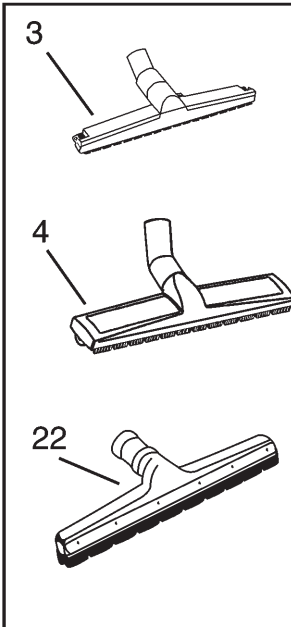

Note

>> means: New or changed ref. nos.

See hoses con-
nection diagram
for 38mm

Brushes & nozzles

Wet pick-up

Wheeled floor nozzle

Cones

Wood/plastic
blades