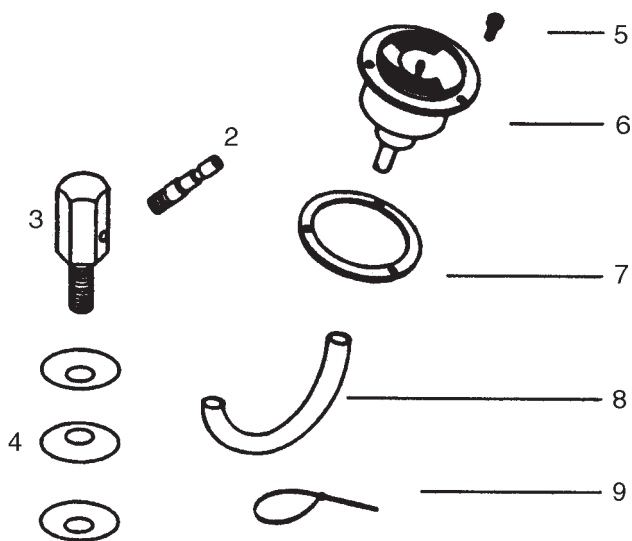

Note

>> means: New or changed ref. nos.

1

01-11	GB 833	BOOK G		
	MANOMETERS	G	9.6.3	17

Pos	Item No.	Qty	Description
1	21676000	1	MANOMETER COMPLETE GB833
2	81531200	3	SCREW M3X6 PANH
3	81657100	3	MANOMETER
4	71242400	1	TUBE FOR MANOMETER
5	81676200	1	AIR SCREW
6	81517400	1	GASKET
7	71667000	1	HOSE FOR MANOMETER
8	81678500	3	SPRING PLATE
9	81673900	1	KABELBINDER