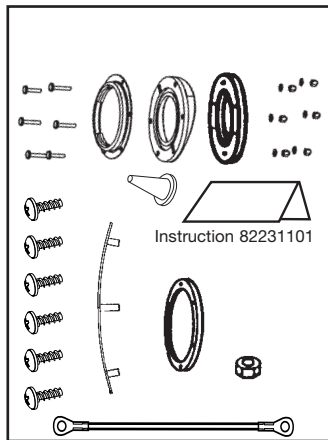

01-11	GB 833	BOOK G		
02-10	CONTAINER PARTS	G	9.6.3	9

Pos.	Part No.	Qty.	Desc.1	Desc.2	EAN 005715492+
1	22401800	1	Cover		+014637
2	22401900	1	Exhaust parts		+014644
3	22387700	1	Cover with hole for	Shakersystem	+016730
4	22387500	1	Cover for gb 833		+016792
5	22388100	1	Bracket for gb 833		016778
6	71903900	1	Gasket gb top cont		+013432
7	22396400	1	Exchang inlet 100/70-50mm	W.antistat.parts	+013517
8	22386500	1	Bayonet ring f.inlet 50mm		+015528
9	82415200	1	Deflector f.70mm inlet		+024582
10	22402400	1	Plug		+014682
11	22396200	1	Handle complete"83/x33"		+013494
12	71465700	1	Packing on filtercontaine	F.dustcontainer	+012763
13	21550400	1	Dustcontainer (600mm)	69 l	+014972
14	32210400	1	Handle complet kit		+014354
15	81322500	1	Grommet f.cover gb		
>> 16	22401700	1	Inlet ø70mm		+014613
>> 17	22402300	1	Inlet ø50/ø70mm		+014620

Note

>> means: New or changed ref. nos.