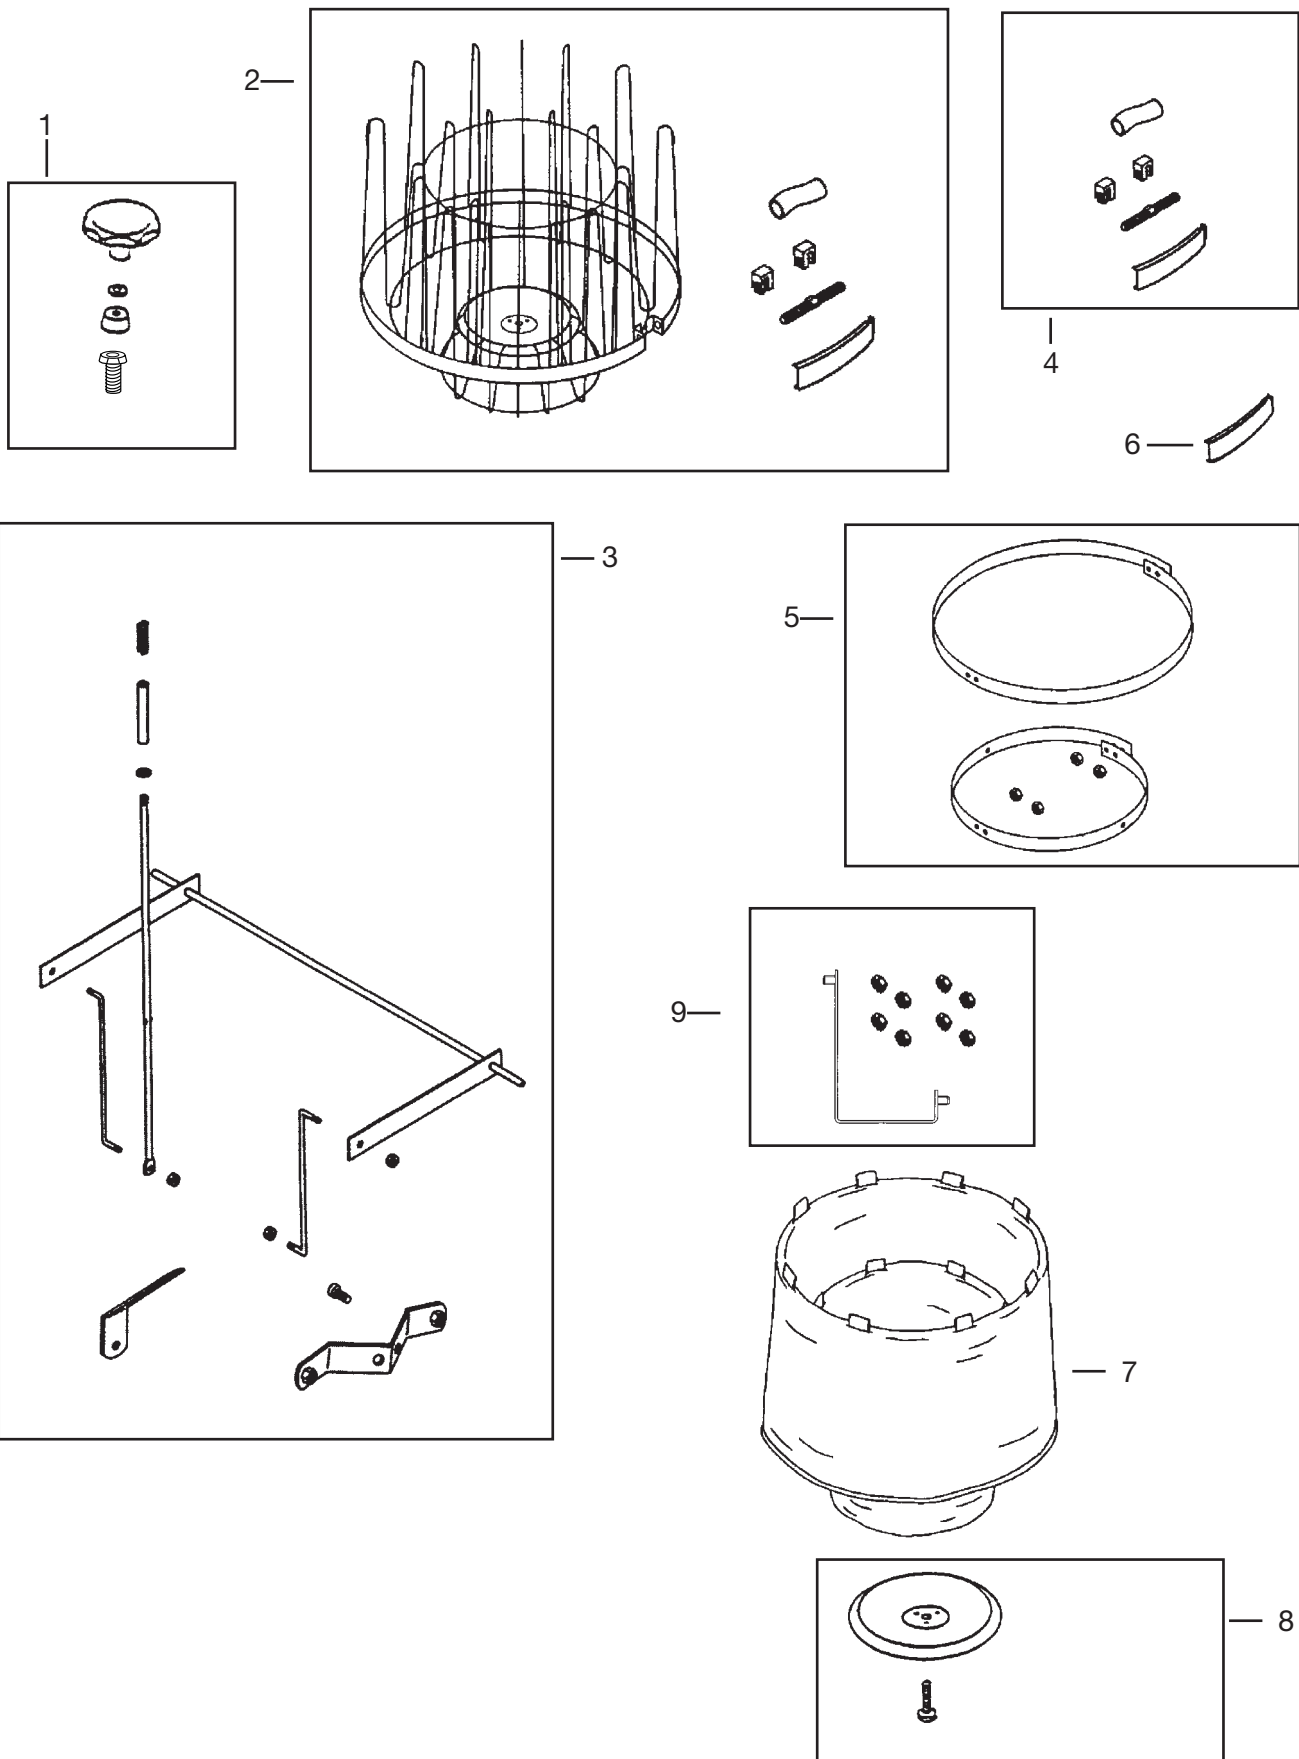

01-11	GB 833	BOOK G		
02-11	FILTER PARTS	G	9.6.3	11

Pos.	Part No.	Qty.	Desc.1	Desc.2	EAN 005715492
>> 1	22396801	1	Shakerhandle w.nipple	Kitset	+026289
2	22400500	1	Filter frame 1.85m2		+014446
3	22402200	1	Filter shaker parts		+014675
4	22397700	1	Filterexpander complete		+013647
5	22397600	1	Filter shaker rings		+013630
6	71613800	1	Clamp for filter		+014460
7	61709100	1	Filter cotton	18500cm²	+025145
7	62048400	1	Filter gore no-stat	18500cm²	+025220
7	81904000	1	Filter gore tex pes3	18500cm²	+025183
7	82243500	1	Filter nomex	18500cm²	+025268
8	22397000	1	Filter plate		+013579
9	22397500	1	Clamp for filter		+013623

Note

>> means: New or changed ref. nos.