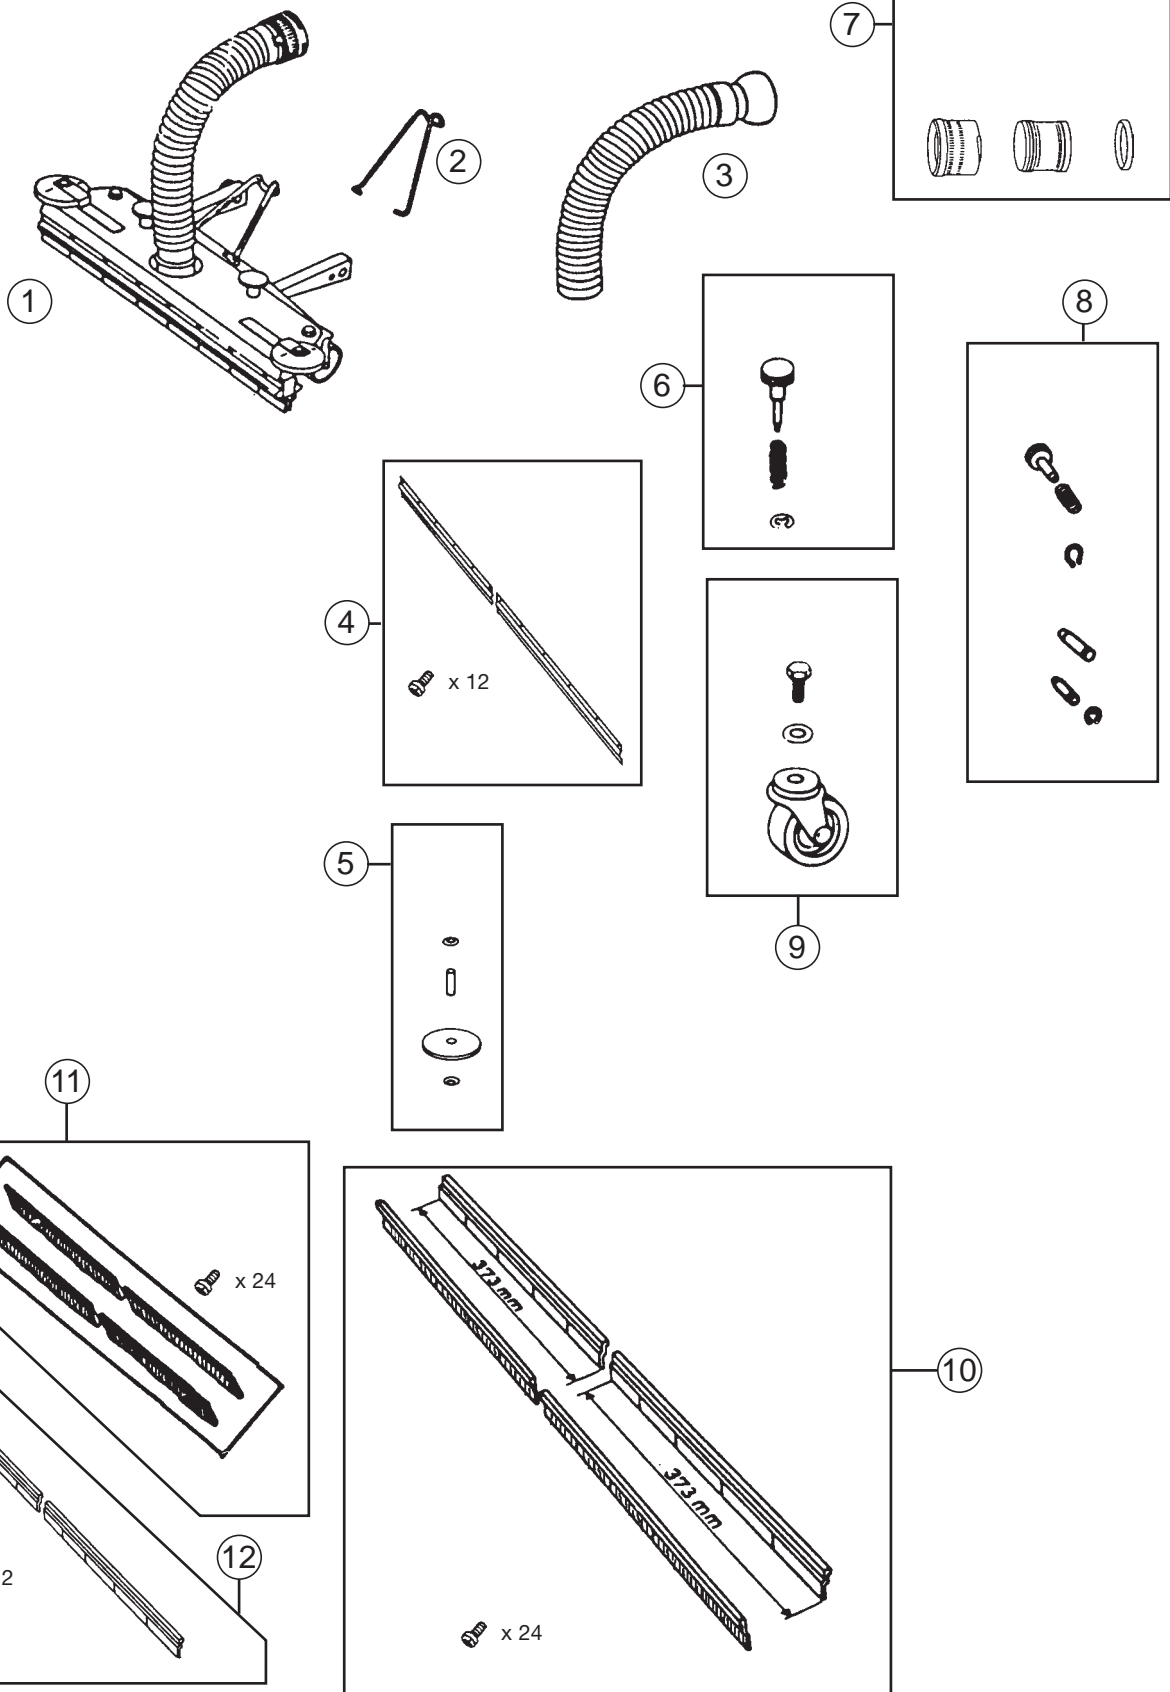

02-02	GS/GM 83-GB 733-GB 833	BOOK G		
	Fixed floor nozzle	G	9.6.3	21

Pos.	Part No.	Qty.	Desc.1	Desc.2
1	11372900	1	NOZZLE 750MM-4 RUB. LIPS FOR GS/GM 83+GB733/833	
1	12294600	1	NOZZLE FIXED FLOOR 50MM 750MM 2XBRUSH 2XBLADES	
2	71355100	1	LIFTING HOOK FOR NOZZLE	
3	61732900	1	HOSE FIXED FLOOR NOZZLE 570MM	
4	22402800	1	TWO BRUSH/LIP HOLDERS FOR NOZZLES KIT	
5	22386800	1	KIT BUMPERWHEEL FOR FIXED NOZZLE (FEX 11372900)	
6	22384600	1	ADJUSTMENT SCREW FOR NOZZ NOZZLE	
7	22344200	1	STEEL BAYONET COUPL 50MM KIT	
8	22386900	1	NOZZLE ATTACHMENT + AXEL	KIT, (F. FEX 11372900)
9	22384800	1	WHEEL KIT FOR NOZZLE & WAGON	
10	22295400	1	2 BRUSHES + 2 RUB BLADES FIXED FLOOR NOZZLE 750MM	
11	21669600	1	BRUSH SET 4 PCS KIT F/FIXED FLOORNOZZLE 750MM	
12	22402900	1	NOTCHED RUBBER LIPS FOR NOZZLE KIT	

Note

>> means: New or changed ref. nos.