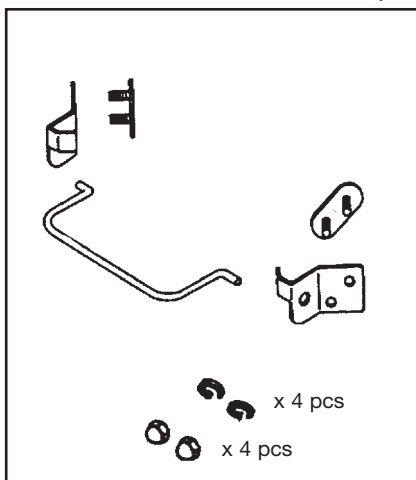

01-11	GB 833	BOOK G		
02-10	CONTAINER PARTS	G	9.6.3	9

Pos.	Part No.	Qty.	Desc.1	Desc.2	EAN 005715492+
1	22401800	1	Cover		+014637
2	22401900	1	Exhaust parts		+014644
3	22387700	1	Cover with hole for	Shakersystem	+016730
4	22387500	1	Cover for gb 833		+016792
5	22388100	1	Bracket for gb 833		016778
6	71903900	1	Gasket gb top cont		+013432
7	22396400	1	Exchang inlet 100/70-50mm	W.antistat.parts	+013517
8	22386500	1	Bayonet ring f.inlet 50mm		+015528
9	82415200	1	Deflector f.70mm inlet		+024582
10	22402400	1	Plug		+014682
11	22396200	1	Handle complete"83/x33"		+013494
12	71465700	1	Packing on filtercontaine	F.dustcontainer	+012763
13	21550400	1	Dustcontainer (600mm)	69 l	+014972
14	32210400	1	Handle complet kit		+014354
15	81322500	1	Grommet f.cover gb		
>> 16	22401700	1	Inlet ø70mm		+014613
>> 17	22402300	1	Inlet ø50/ø70mm		+014620

Note

>> means: New or changed ref. nos.