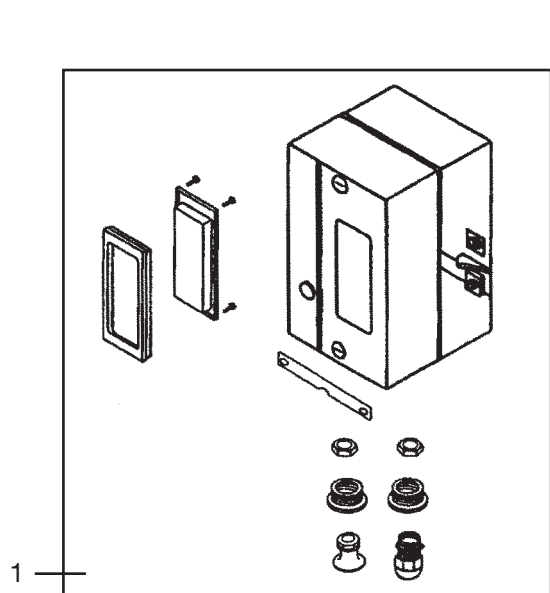

Note

>> means: New or changed ref. nos.

01-11	GB 833	BOOK G		
	CABLE, MOTOR ACCESSORY	G	9.6.3	5

Item	Ref. NO.	Qty	Description
1	41934200	1	Box for Motorprotection
2	42415800	1	Seal for box for Motorprotection
3	61915901	1	Main Cable
4	81569601	1	Plug CEE 16 Amp
5	21944900	1	Fan+Cover w.plasticgrill (Before 1998)
5	21703801	1	Fan+Cover w.irongrill (Before 1998)
5	21703802	1	Fan+Cover w.irongrill (After 1998)