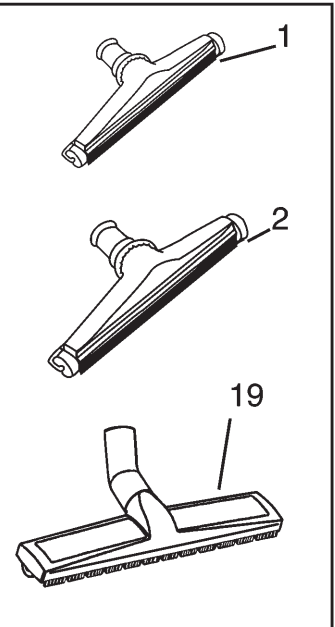

Note

>> means: New or changed ref. nos.

See hoses con-
nection diagram
for 38mm

Brushes & nozzles

Wet pick-up

Wheeled floor nozzle

Cones

Wood/plastic
blades