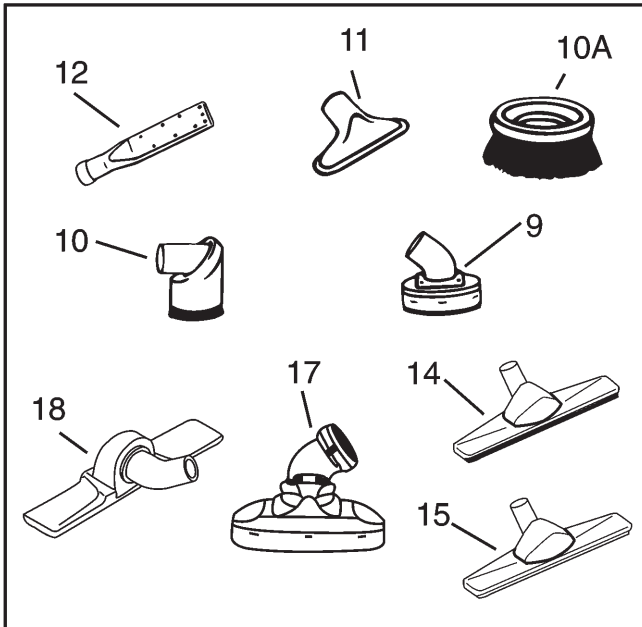

See hoses con-
nection diagram
for 38mm

Brushes & nozzles