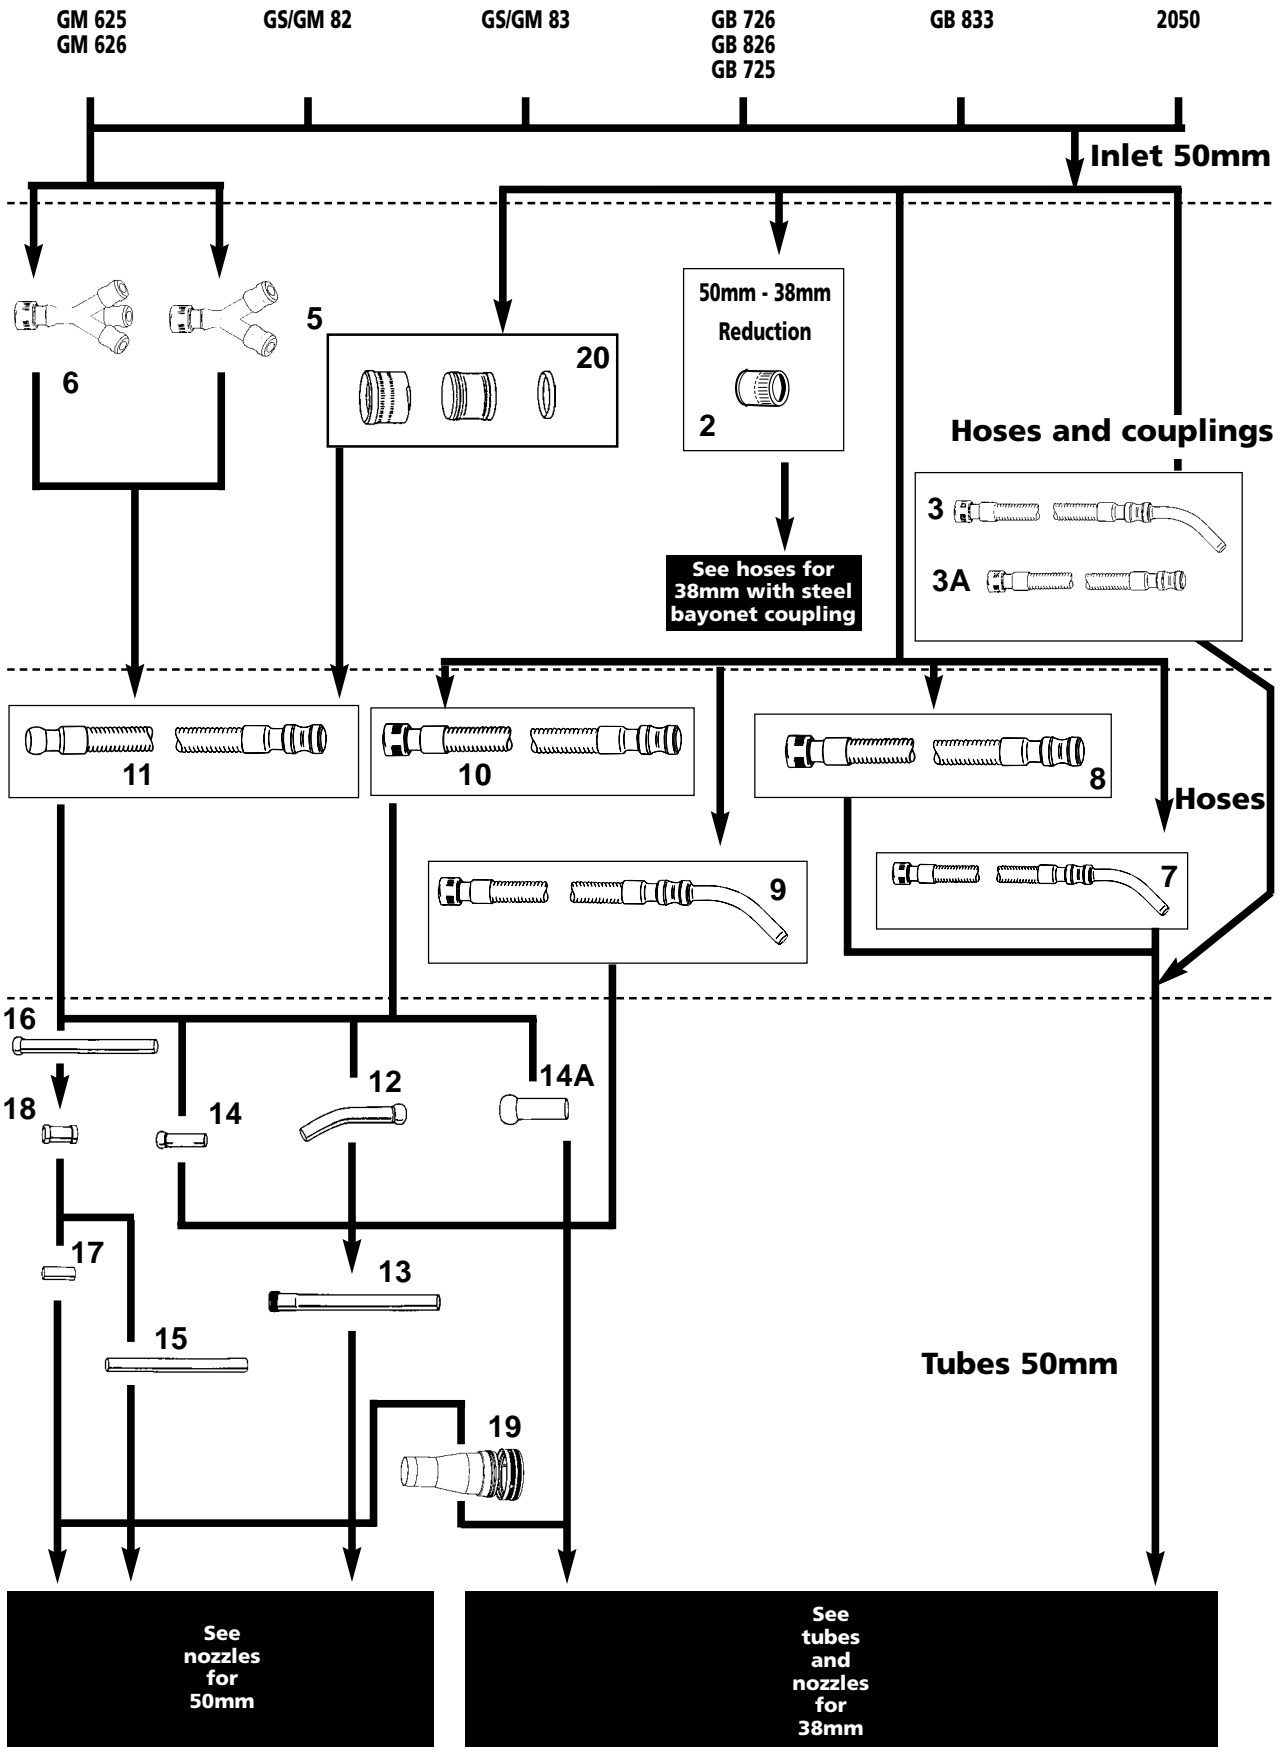

Pos.	Part No.	Qty.	Desc.1	Desc.2
2	10960900	1	REDUCER 50MM/38MM BETWEEN CONTAINER & HOSE.BAYONETS	
3	11605200	1	HOSE 50/38MM 2.6M PLASTIC BAYONET 50MM + TUBE 38MM	
3	11605500	1	HOSE 50MM/38MM 2.6M PLAST WITH STEEL BAYO + MUFF	
5	02150900	1	T-COUP. 50MM BAJONET INTO 2 X 50MM MUFFS	
6	02151000	1	T-COUP. 50MM BAYONET INTO 3 X 50MM MUFFS	
7	12167700	1	HOSE 38MM/3M PUR 50MM BAYO-38MM CURV.TUBE	
8	82184700	1	HOSE 38MM/3M PUR 50MM BAYONET + 38MM MUFFE	
9	11382000	1	HOSE 50MM/2M RUBBER WITH CURVED TUBE + MUFFE	
9	11382100	1	HOSE 50MM/3M RUBBER WITH CURVED TUBE + BAYONET	
9	11604000	1	HOSE 50MM/3M PLASTIC W BAYO + CURVED TUBE	
9	12167200	1	HOSE 50MM/3M PUR BAYO + CURVED STEEL TUBE	
9	12248000	1	HOSE 50MM/2M CON BAYO.COUP W CURVED TUBE	
9	12248200	1	HOSE 50MM/3M CONDUCTIVE CURVED TUBE + BAJONET	
9	12248400	1	HOSE 50MM/5M CONDUCTIVE BAYO COUP W CURVED TUBE	
9	12248600	1	HOSE 50MM/10M CONDUCTIVE BAYONET + CURVED TUBE	
9	12292600	1	HOSE 50MM/2M OILRESISTANT BAYO COUP + CURVED TUBE	
9	12292800	1	HOSE 50MM/3M OILRESISTANT BAYONET + CURVED TUBE	
9	12293000	1	HOSE 50MM/5M OILRESISTANT BAYONET + CURVED TUBE	
9	12293200	1	HOSE 50MM/10M OILRESIST. BAYONET + CURVED TUBE	
9	12331100	1	HOSE 50MM/2M PLAST GREY BAYO.COUP.W CURVED TUBE	
9	12331200	1	HOSE 50MM/5M PLASTIC GREY BAYO.COUP.W CURVED TUBB	
9	12331300	1	HOSE 50MM/10M PLAST GREY BAYO.COUP.W CURVED TUBB	
10	00191493	1	HOSE 50MM/10M RUBBER	W. CURVED TUBE + BAYONET
10	02156000	1	HOSE 50MM/3M METAL WITH BAYONET + MUFF	
10	10624300	1	HOSE 50MM/2M RUBBER WITH BAYO AND MUFF	
10	10629800	1	HOSE 50MM/3M RUBBER WITH BAYO AND MUFF	
10	12248100	1	HOSE 50MM/2M CONDUCTIVE WITH BAYONET + MUFF	
10	12248300	1	HOSE 50MM/3M CONDUCTIVE BAYONET + MUFF	
10	12248500	1	HOSE 50MM/5M CONDUCTIVE WITH BAYONET + MUFF	
10	12248700	1	HOSE 50MM/10M CONDUCTIVE WITH BAYONET + MUFF	
10	12256000	1	HOSE 50MM/2M PLASTIC WITH BAYONET + MUFF	
10	12256200	1	HOSE 50MM/5M PLASTIC WITH BAYONET + MUFF	
10	12256400	1	HOSE 50MM/10M PLASTIC WITH BAYONET & MUFF	
10	12292700	1	HOSE 50MM/2M OILRESISTANT WITH BAYONET + MUFF	
10	12292900	1	HOSE 50MM/3M OILRESISTANT WITH BAYONET + MUFF	
10	12293100	1	HOSE 50MM/5M OILRESISTANT WITH BAYONET + MUFF	
10	12293300	1	HOSE 50MM/10M OILRESIST. WITH BAYO AND BALL JOINT	
10	121604200	1	HOSE 50MM/3M PLASTIC BAYO COUP AND MUFF	
10	82184600	1	HOSE 50MM/3M PUR WITH BAYONET AND MUFF	
11	02158700	1	HOSE 50MM/3M METAL WITH MUFF + BALL	
11	10629700	1	HOSE 50MM/3M RUBBER BALL-MUFF	
11	10696500	1	HOSE 50MM/2M RUBBER BALL + MUFF	
11	31803200	1	HOSE 50MM/3M PLASTIC W MUFF + BALL	
11	32331400	1	HOSE 50MM/2M PLAST GREY BALL JOINT AND MUFF	
11	32331500	1	HOSE 50MM/5M PLASTIC GREY BALL JOINT AND MUFF	
11	32331600	1	HOSE 50MM/10M PLAST GREY BALL JOINT AND MUFF	
11	82246201	1	HOSE 50MM/2M CONDUCTIVE WITH BALL + MUFF	
11	82246301	1	HOSE 50MM/3M CONDUCTIVE WITH BALL + MUFF	
11	82246401	1	HOSE 50MM/10M CONDUCTIVE WITH BALL+MUFF	
11	82246501	1	HOSE 50MM/5M CONDUCTIVE WITH BALL + MUFF	
11	82290501	1	HOSE 50MM/2M OILRESISTANT WITH BALL + MUFF	
11	82290601	1	HOSE 50MM/3M OILRESISTANT WITH BALL + MUFF	
11	82290701	1	HOSE 50MM/5M OILRESISTANT WITH BALL + MUFF	
11	82290801	1	HOSE 50MM/10M OILRESISTAN WITH BALL AND MUFF	
11	82344900	1	HOSE 50MM/3M PUR W. BALL AND MUFF	
12	10624400	1	TUBE CURVED 50MM	
13	10686400	1	TUBE STRAIGHT 50MM 1M	STEEL
14	10645800	1	TUBE STRAIGHT 50MM 190MM	
15	80652700	1	TUBE STRAIGHT 38MM L=1M ALU.W.SPRING LOCK	
16	80691600	1	NON-METALLIC TUBE 50MM/1M	
17	80649300	1	TUBE 50MM NON METAL L=0,12M	
18	80691300	1	TUBE CONNECTOR 50MM	
19	82294100	1	REDUCTION TUBE 38/50MM USE BETWEEN TWO TUBES	
14A	21317200	1	REDUCTION TUBE 38-50MM STEEL	
20	22344200	1	STEEL BAYONET COUPL 50MM KIT	

Note