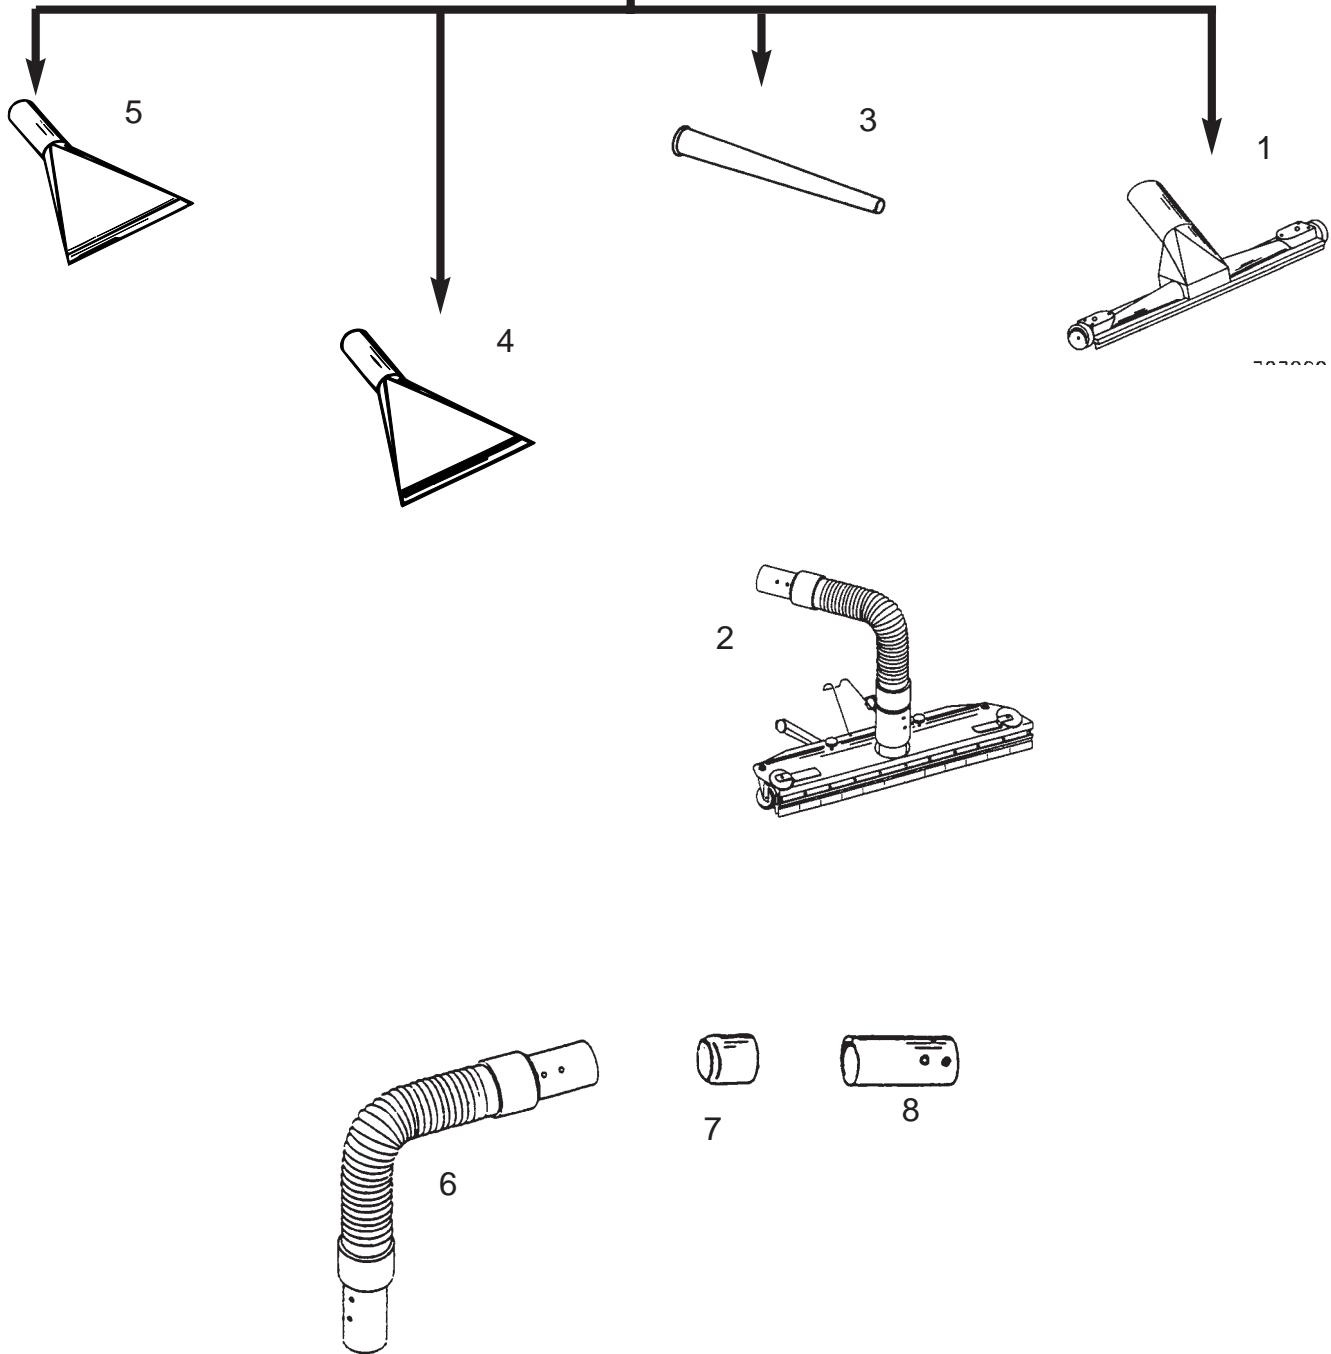

See hoses con-
nection
diagram
for 70mm
inlet

02-02	NOZZLES 70 MM	BOOK G		
		G	9.6.3	25

Pos.	Part No.	Qty.	Desc.1	Desc.2
1	03058500	1	WHEELED FLOOR NOZZLE INLET 70MM 500MM	
2	03058300	1	FIXED FLOOR NOZZLE 750MM	FOR GB 833/933
3	03058000	1	NOZZLE CONE BLACK 400MM	INLET 70MM
4	03058100	1	FISH TAIL NOZZLE 350X25MM	INLET 70MM
5	03058200	1	FISH TAIL NOZZLE 250X40MM	INLET 70MM
6	03063605	1	HOSE 0,45M/70MM KPL.	F/ 03058300
7	03066100	1	RING F.70MM TUBECOUPLING	
8	03056000	1	HOSE CONNECTOR TUBE 70MM	

Note

>> means: New or changed ref. nos.