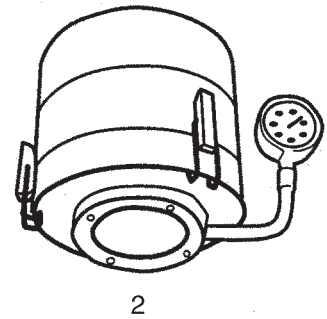

Note

>> means: New or changed ref. nos.

01-11	GB 833	BOOK G		
02-11	FILTER PARTS	G	9.6.3	11

Pos.	Part No.	Qty.	Desc.1	Desc.2	EAN 005715492
>> 1	22396801	1	Shakerhandle w.nipple	Kitset	+026289
2	22400500	1	Filter frame 1.85m2		+014446
3	22402200	1	Filter shaker parts		+014675
4	22397700	1	Filterexpander complete		+013647
5	22397600	1	Filter shaker rings		+013630
6	71613800	1	Clamp for filter		+014460
7	61709100	1	Filter cotton	18500cm ²	+025145
7	62048400	1	Filter gore no-stat	18500cm ²	+025220
7	81904000	1	Filter gore tex pes3	18500cm ²	+025183
7	82243500	1	Filter nomex	18500cm ²	+025268
8	22397000	1	Filter plate		+013579
9	22397500	1	Clamp for filter		+013623

Note

>> means: New or changed ref. nos.

01-11	GB 833	BOOK G		
	TROLLEY PARTS	G	9.6.3	13

Item	Ref.No.	Description
1	22396500	Lowering ass. cpl.
2	22399600	Bracket for lift
3	22386600	Spring for lift
4	32211000	Holder for fixed nozzle
5	22400700	Trolley cpl.
6	22386700	Knuckle joint
7	22396700	Rubber buffer
8	22396600	Swivel wheel
9	22397300	Fixed wheel cpl.