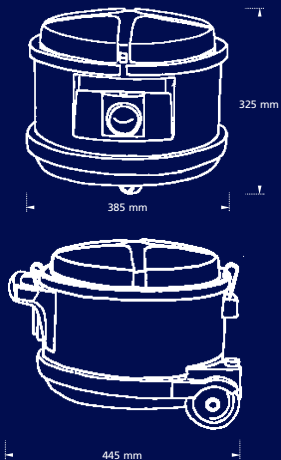

Technical specifications

Description	Unit	GD 930 S	GD 930 S2
Rated power	W	1000	1000
Vacuum	kPa	23	23/14
Airflow	l/sec	35	35/24
Noise level	*dB(A) BS 5415	59	59/49
	dB(A) IEC 704	76	76/71
Filters		5-filter system	5-filter system
Dust bag capacity	litre	15	15
Weight	kg	7.5	7.5
Cable	m	15	15
Dimensions (h x w x l)	mm	325 x 385 x 445	325 x 385 x 445